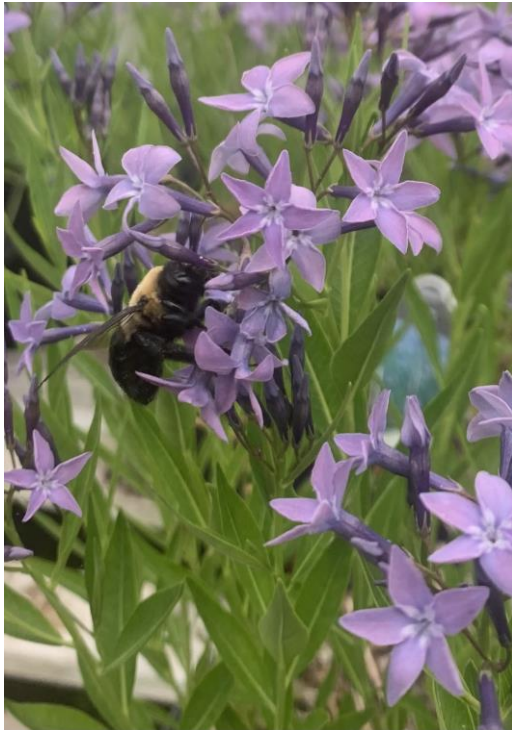

# Bluestar

the Genus *Amsonia* (including several species and cultivars)

Blue Flowers and Excellent Foliage Distinguish these Fine Native Plants

All the Bluestars are frequented by Bumblebees. This variety is Blue Ice, growing 12-15 inches tall with darker flowers than most varieties.

We grow several species and cultivated varieties. All are

- deer resistant,
- clay adapted,
- disease free,
- produce attractive seed pods for winter interest
- turn golden yellow in fall

Arkansas Bluestar has fine foliage for great texture and spectacular fall color.

The Bluestars are a wonderful group of long lived perennials to incorporate in the native habitat garden. All have late spring blooms in various shades from pale silvery to purplish blue, and all have clean foliage and nice shapes to fill in the landscape all season.