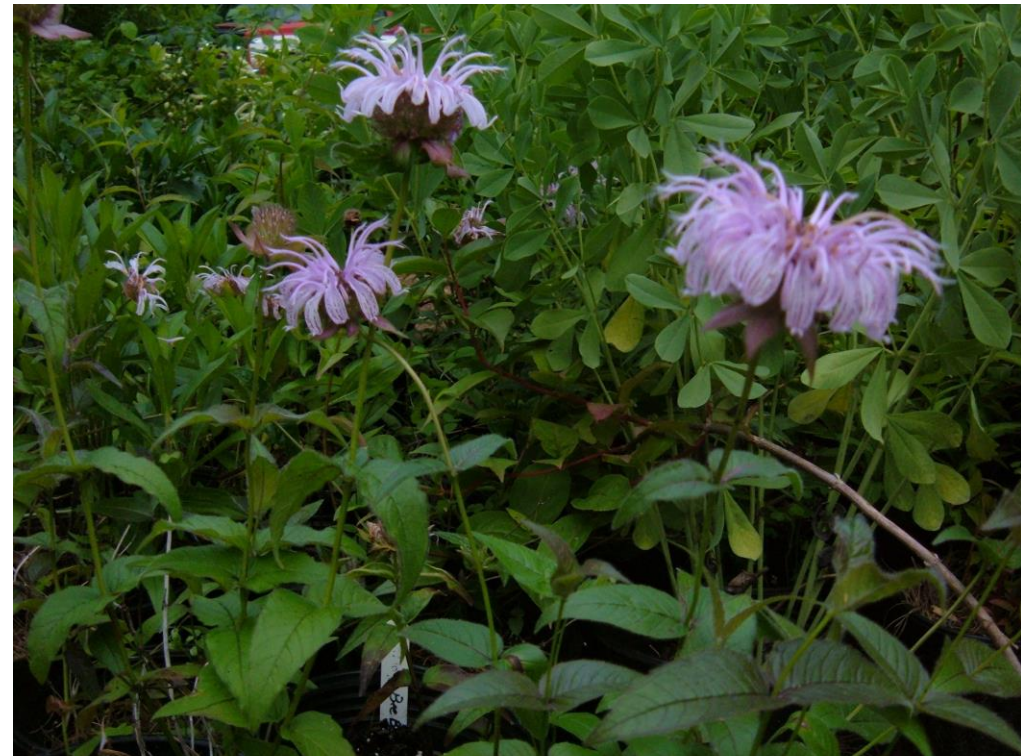

Bradbury's Bee Balm

Monarda bradburiana

Bradbury's Bee Balm has showy blooms in a lavender/ pink shade, borne on relaxed stems at 15 -24 inches tall. Bloom late spring, and the foliage, which has a subtle sheen, stays clean and attractive all season.

Pollinator superfood!

Deer resistant and clay adapted

This is a fantastic small plant for placement toward the front of a border, and looks good with Lyre Leaf Sage, Little Bluestem, Prairie Dropseed, and Coreopsis Moonbeam.